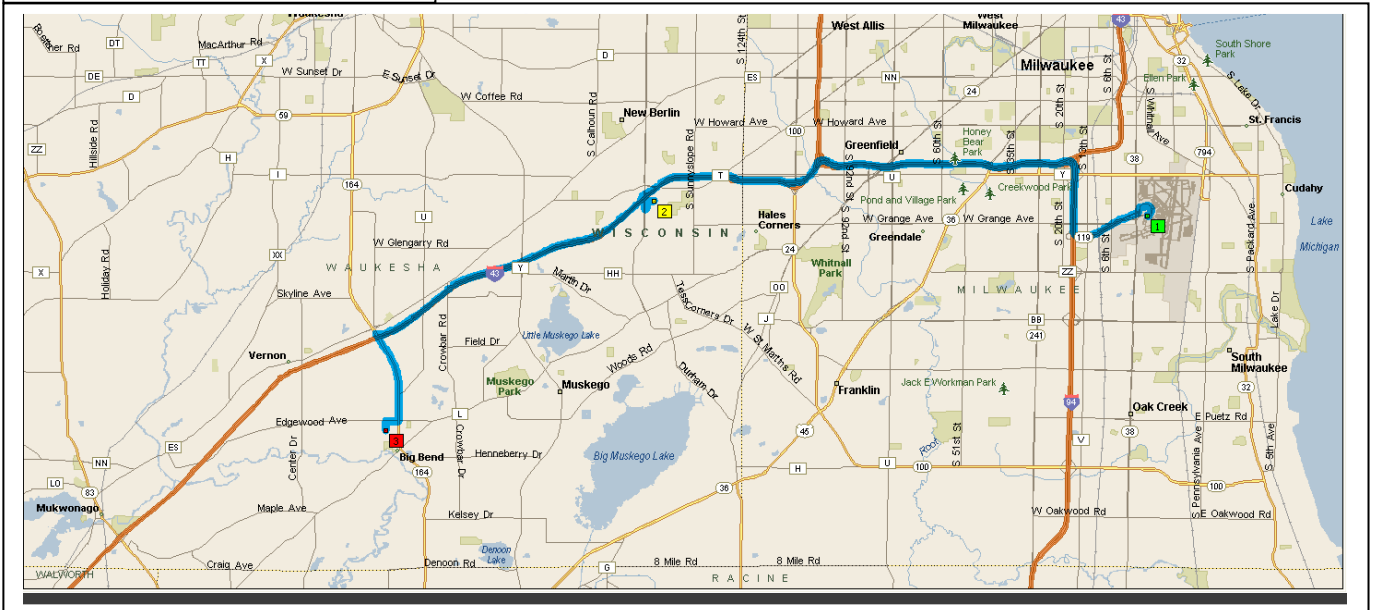

ROADGUARDIANS COMPOUND HOTEL & TRANSPORTATION INFORMATION

The La Quinta Inn is located approximately 9 miles from the Road Guardian Compound. Room Rates are only discounted by 15% year round for people who are visiting Road Guardians! Mention Road Guardians for this rate. You may have to choose menu option "Front Desk" to connect locally rather than be placed into centralized scheduling.

Hotel information:

La Quinta 15300 West Rock Ridge Rd., New Berlin, WI 53151 (262) 717-0900

From General Mitchell International Airport – Milwaukee, WI

- Distance from hotel: 13 mi.
- Drive time: 15 min.

Directions: I-94 North to 894 W. bypass. Continue S. I-43 (exit toward Beloit) to Moorland Rd. Hotel on SE side of Hwy.

Websites and Transportation

Airlines:

- <http://www.airtran.com>
- <http://www.frontierairlines.com>
- <http://www.northwestairlines.com>
- <http://www.southwest.com>

There are more airline choices. These links are for convenience only.

Directions:

Events will be held at:
 Road Guardians Compound (262) 706-3278
 S87 W23110 Wynn Dr., Big Bend, WI 53103
 Hwy 43 Exit 50. South 1.5 miles on Hwy 164.
 At stoplight: go West one block on Edgewood.
 South one block on Wynn Dr. Enter fenced lot.